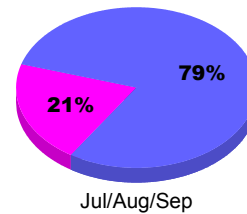

Gender Comparison 2011-2012

Legend: Male (Blue), Female (Magenta)